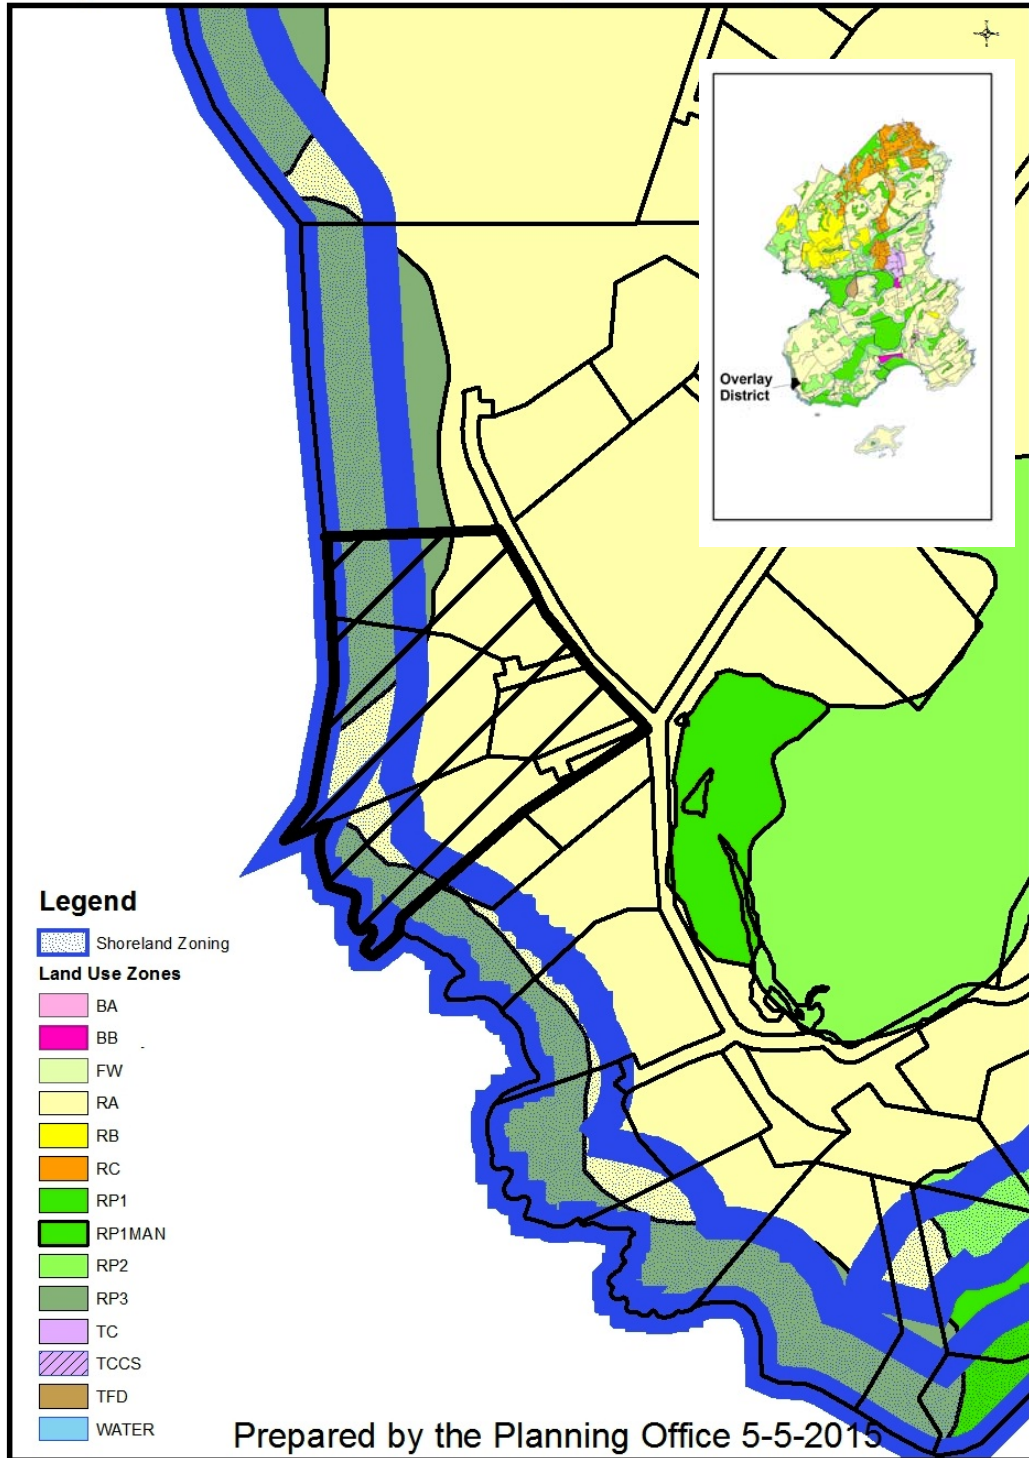

1
2
3
4
5

**Special Event Facility Overlay District
Zoning Map Amendment**
in the area of Old Proprietor Rd, Winters Ln, and Lower River Rd
(Lots R8-1-1, R8-1-2, R8-1-3, R8-1-4)

6
7